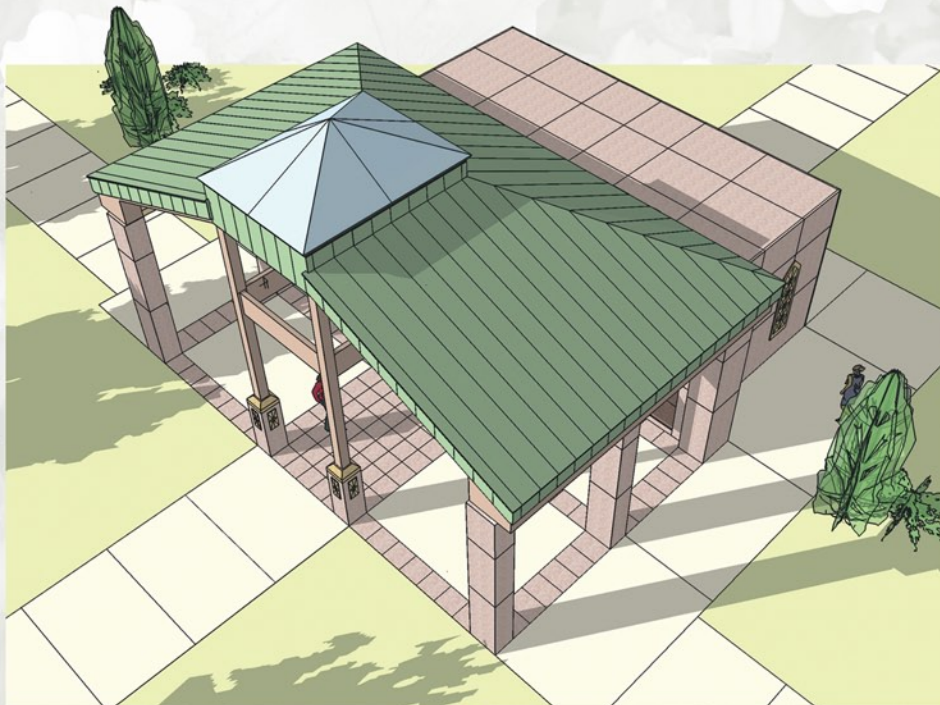

Growth is continuing to unfold at Greenwood Cemetery with the addition of the beautiful Park View Mausoleum. Look inside to learn more about the option of pre-construction selections and about the peace of mind achieved through pre-need planning.

## Rememberance & Tradition

Our newest mausoleum will reflect a continuance of our dedication to a beautiful and enduring Cemetery. Park View Mausoleum is an uplifting, accessible and peaceful place of reflection and honor.

## Everlasting Memorial

The Park View Mausoleum is our most recent structure to offer the dignity of above-ground entombment. Side by side and companion crypts will be available in the interior and exterior of the planned Phase 1 Park View Mausoleum.

Following the Greenwood tradition, this magnificent building will be constructed of granite, stone, bronze and other everlasting materials. The Park View Mausoleum will also provide an atrium styled Chapel with an open view of the majestic Greenwood Cemetery.